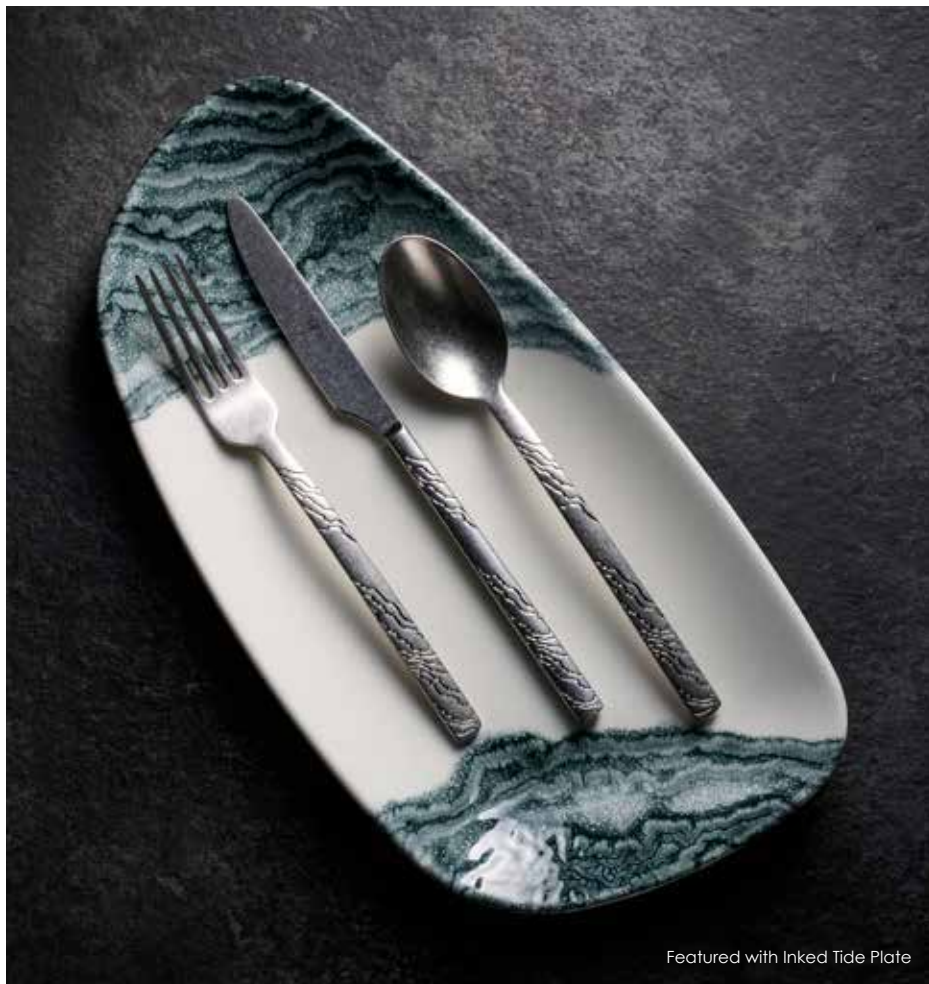

Tide Vintage

Price shown is price per piece

Featured on the Linear shape, this 18/10 cutlery collection showcases the intricate Tide embossment with a contemporary stonewash finish, perfectly complementing the Tide ceramic portfolio.

Featured with Inked Tide Plate